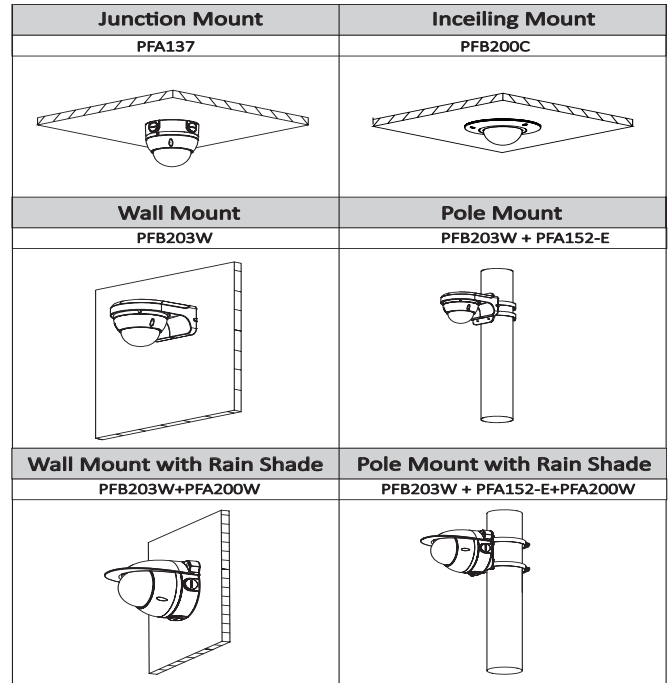

Environmental

Operating Conditions	-30° C ~ +60° C (-22° F ~ +140° F) / Less than 95% RH
Storage Conditions	-30° C ~ +60° C (-22° F ~ +140° F) / Less than 95% RH
Ingress Protection	IP67
Vandal Resistance	IK10

Construction

Casing	Metal
Dimensions	φ122mm×88.9mm(4.80"×3.50")
Net Weight	0.4Kg (0.88lb)
Gross Weight	0.54Kg(1.19lb)

Ordering Information

Type	Part Number	Description
2MP camera	DH-IPC-HDBW2231RP-ZS	2MP WDR IR Dome Network Camera, PAL
	DH-IPC-HDBW2231RN-ZS	2MP WDR IR Dome Network Camera, NTSC
	IPC-HDBW2231RP-ZS	2MP WDR IR Dome Network Camera, PAL
	IPC-HDBW2231RN-ZS	2MP WDR IR Dome Network Camera, NTSC
	DH-IPC-HDBW2231RP-VFS	2MP WDR IR Dome Network Camera, PAL
	DH-IPC-HDBW2231RN-VFS	2MP WDR IR Dome Network Camera, NTSC
	IPC-HDBW2231RP-VFS	2MP WDR IR Dome Network Camera, PAL
	IPC-HDBW2231RN-VFS	2MP WDR IR Dome Network Camera, NTSC
Accessories (optional)	PFA137	Junction box
	PFB203W	Wall mount
	PFA152-E	Pole mount
	PFB200C	In-ceiling Mount
	PFA200W	Rain shade

Accessories

Optional: